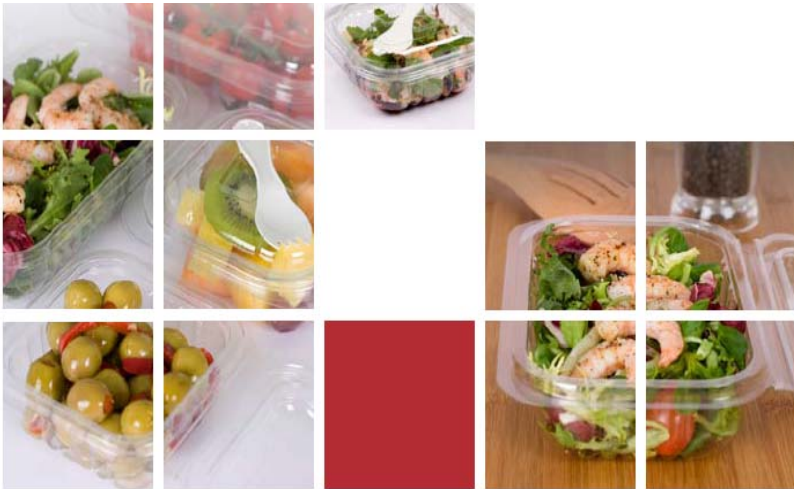

salad Square Salad Containers

Compact and versatile...

PRODUCT NO.	DESCRIPTION	DIMENSIONS (MM)	QUANTITY
I0021231	250ml Hinged Deli Pot	110 x 110 x 56	500
I0012879	375ml Hinged Deli Pot	123 x 123 x 50	350
I0321232	375ml Hinged Deli Pot with spork included	123 x 123 x 50	350
I0012880	500ml Hinged Deli Pot	123 x 123 x 62	350
I0321233	500ml Hinged Deli Pot with spork included	123 x 126 x 62	600
I0013013	650ml Hinged Deli Pot	123 x 123 x 78	350
I0012881	750ml Hinged Deli Pot	123 x 190 x 62	420
I0013014	1000ml Hinged Deli Pot	123 x 190 x 67	420