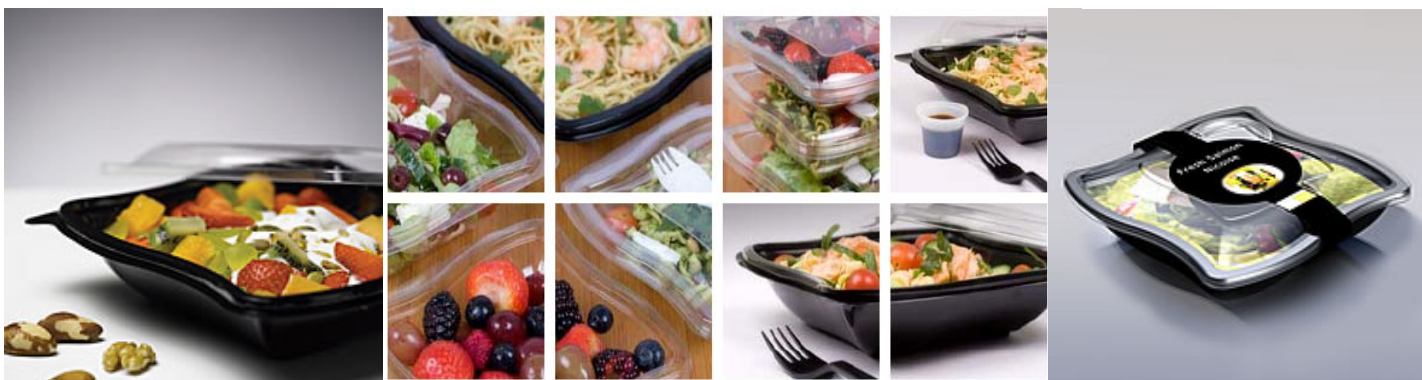

salad Vision

Sleek and minimalist

PRODUCT NO.	DESCRIPTION	DIMENSIONS (MM)	QUANTITY
10084139	375ml Vision salad container clear	116 x 116 x 60	900
10084507	500ml Vision salad container clear	116 x 116 x 70	900
10084508	750ml Vision salad container clear	136 x 136 x 80	480
10085535	Clip over lid for 375ml / 500ml	122 x 122 x 25	900
10084140	Internal Lid for 375 / 500ml	116 x 116 x 8	900
10084848	Clip over lid for 750ml	139 x 139 x 15	600
10084514	Internal lid for 750ml	133 x 133 x 8	840
103FS	Fork to fit 375ml / 500ml Internal & clip over lids	103mm	1000
124FS	Fork to fit 750ml internal lid	124mm	1000

salad Wave Salad Bowls

Premium and contemporary...

PRODUCT NO.	DESCRIPTION	DIMENSIONS (MM)	QUANTITY
10082358	250ml Hinged Wave salad bowl	146 x 145 x 42	480
10082359	375ml Hinged Wave salad bowl	146 x 145 x 53	480
10082360	500ml Hinged Wave salad bowl	146 x 145 x 64	480
10082361	750ml Wave salad bowl clear	196 x 196 x 46	400
10082362	1000ml Wave salad bowl	196 x 196 x 60	400
11082361	750ml Wave salad bowl (Black)	196 x 196 x 46	400
11082362	1000ml Wave salad bowl (Black)	196 x 196 x 60	400
10082363	Clear Lid for 750ml & 1000ml Wave salad bowl	196 x 196 x 19	400
103FS	Fork to fit 250ml / 375ml / 500ml	103mm	1000
Fork 2 Black	Large fork to fit 750ml/1000ml lid	155mm	1600