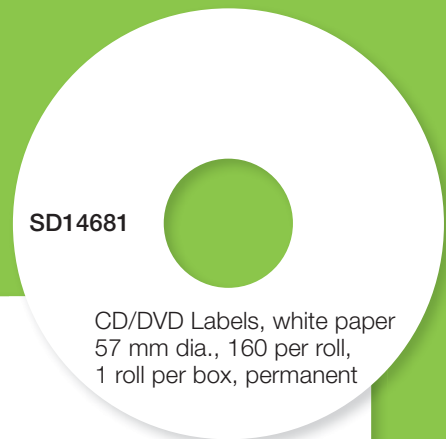

SD14681

CD/DVD Labels, white paper
57 mm dia., 160 per roll,
1 roll per box, permanent