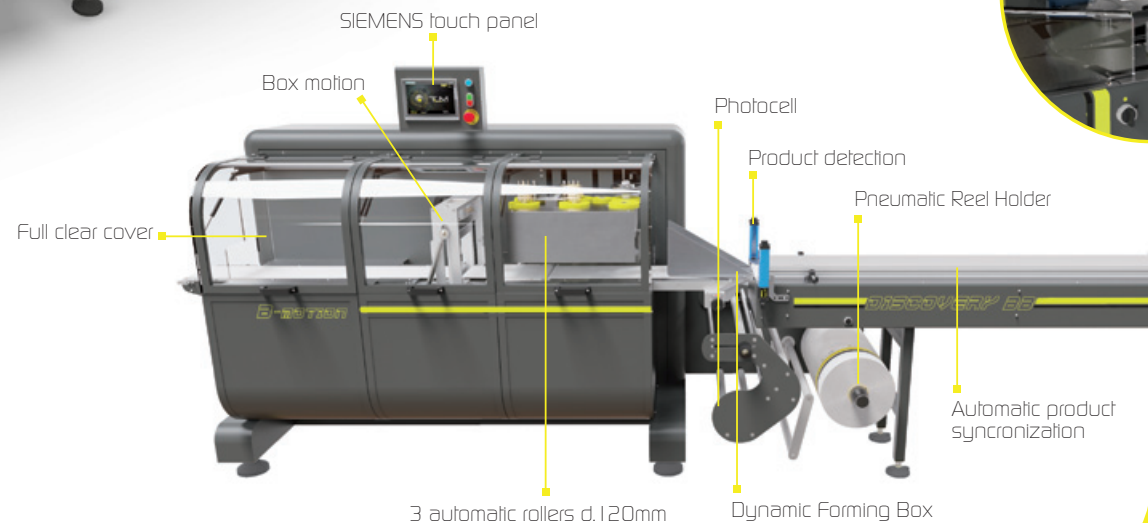

TLM

WORLDWIDE FLOW PACK SOLUTIONS

Discovery

Unione di tecnologie performanti.
Technology and performance united.

SLIM | Water Cooling System

- Power 400V
- Air supply 6 bar
- Max film 600-750-850mm
- Max speed 50ppm

Powered by **SIEMENS**

immagini a scopo puramente illustrativo/ images for illustrative purposes only