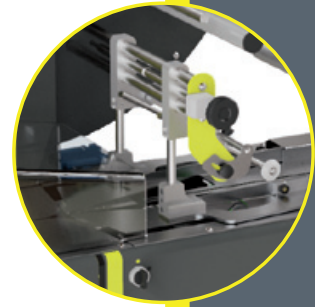

Futura

Intelligente e performante.
Smart and performance.

SLIM | Water Cooling System

- Power 240V
- Air supply 6 bar
- Max film 500mm
- Max speed 120ppm

immagini a scopo puramente illustrativo/ images for illustrative purposes only