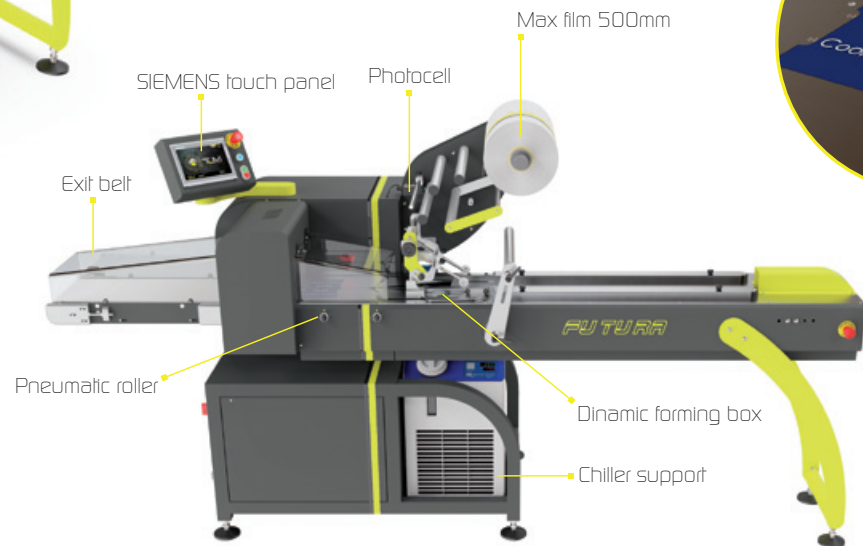

Futura

Intelligente e performante.
Smart and performance.

SLIM | Water Cooling System

- Power 240V
- Air supply 6 bar
- Max film 500mm
- Max speed 120ppm

immagini a scopo puramente illustrativo/ images for illustrative purposes only